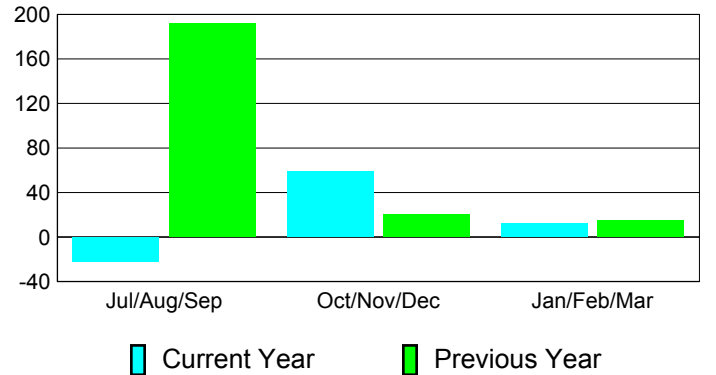

**Membership Results
2010-2011**

**Membership
2009-2010**

Month	Net Memb Goal	Actual New Memb	Actual Dropped Memb	Gain/Loss of Memb	Gain/Loss of Memb
Jul/Aug/Sep	60	277	-299	-22	192
Oct/Nov/Dec	80	192	-133	59	20
Jan/Feb/Mar	30	30	-18	12	15
Totals	170	499	-450	49	227

Membership Results 2010-2011

Goal, New, Dropped, Gain/Loss

Comparison of Membership Gain/Loss

Current Year Compared to the Previous Year

Gender Comparison 2010-2011

Jul/Aug/Sep

Oct/Nov/Dec

Jan/Feb/Mar