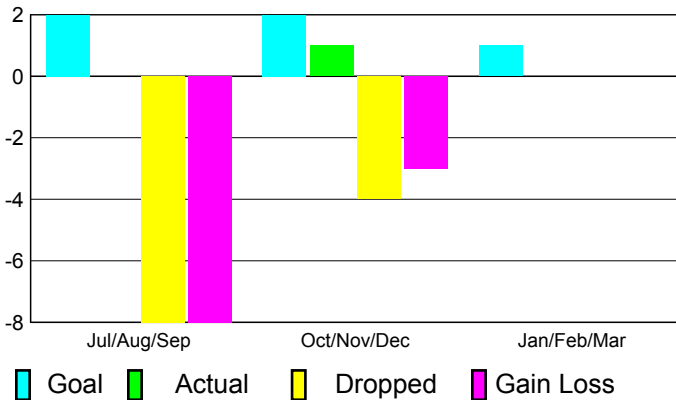

2010-2011 GMT Reports for District (or Undistricted) **District 324C3**

GMT: M NAGARAJAN

Location: INDIA

GMT CA: 6

CLUBS

**Club Results
2010-2011**

**Clubs
2009-2010**

Month	New Club Goal	Actual New Clubs	Actual Dropped Clubs	Gain/Loss of Clubs	Gain/Loss of Clubs
Jul/Aug/Sep	2	0	-8	-8	3
Oct/Nov/Dec	2	1	-4	-3	1
Jan/Feb/Mar	1	0	0	0	0
Totals	5	1	-12	-11	4

Club Results 2010-2011

Goal, New, Dropped, Gain/Loss

Comparison of Club Gain/Loss

Current Year Compared to the Previous Year

YTD Status Quo Clubs 2010-2011

Status Quo Clubs Compared to Status Quo Members

MEMBERSHIP