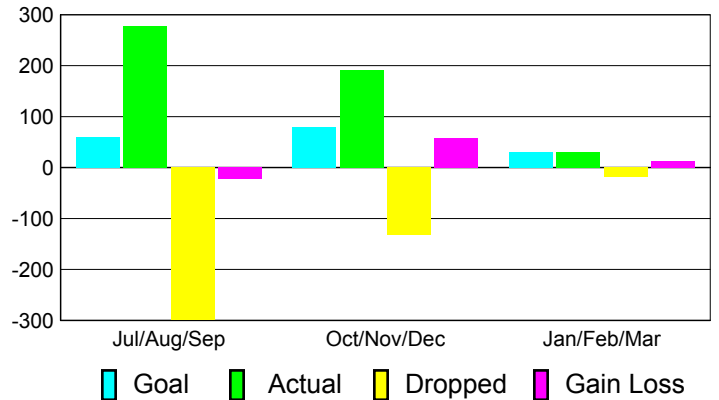

Membership Results 2010-2011

Goal, New, Dropped, Gain/Loss

Comparison of Membership Gain/Loss

Current Year Compared to the Previous Year