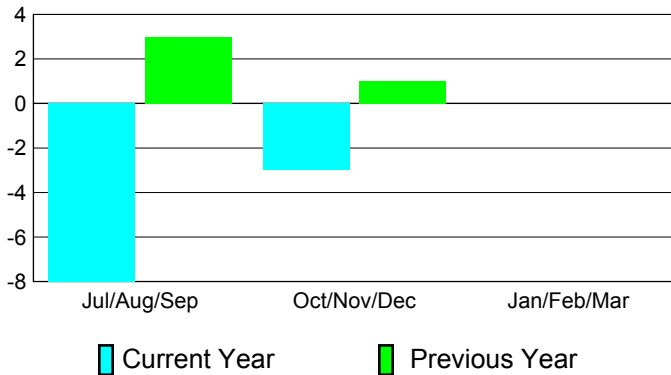

2010-2011 GMT Reports for District (or Undistricted) **District 324C3**

GMT: M NAGARAJAN

Location: INDIA

GMT CA: 6

CLUBS

**Club Results
2010-2011**

**Clubs
2009-2010**

Month	New Club Goal	Actual New Clubs	Actual Dropped Clubs	Gain/Loss of Clubs	Gain/Loss of Clubs
Jul/Aug/Sep	2	0	-8	-8	3
Oct/Nov/Dec	2	1	-4	-3	1
Jan/Feb/Mar	1	0	0	0	0
Totals	5	1	-12	-11	4

Club Results 2010-2011

Goal, New, Dropped, Gain/Loss

Comparison of Club Gain/Loss

Current Year Compared to the Previous Year

YTD Status Quo Clubs 2010-2011

Status Quo Clubs Compared to Status Quo Members

MEMBERSHIP